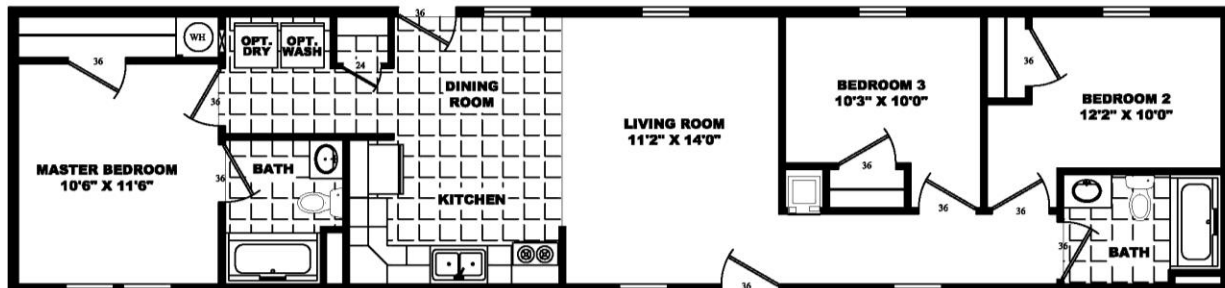

Discovery A

3 Bedroom, 2 Bath 1,024 sq. ft.

- Open floor plan
- Great closet space
- 16' - 0" x 64' - 0"
- 2 x 6 Exterior walls
- 2 x 4 Interior walls
- ENERGY STAR construction
- ENERGY STAR appliances